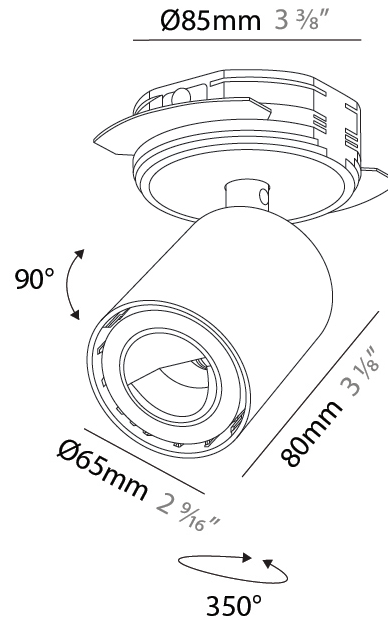

1. To build a product code in our configurator select the specify button on the base model # product page
2. To build a manual product code on this datasheet choose from the options listed below in blue font and add the suffix to the base model #

GENERAL

Series: Oiko Pro In
Subseries: Oiko Pro In
Brand: Prolicht
Division: Architectural
Mounting Type: Trimless
Mounting Location: Ceiling
Subcategory: Wallwash

PHYSICAL

Shape: Cylinder
Diameter (mm): 65
Diameter (in): 2 ⁹/₁₆
Height (mm): 120
Depth (mm): 50
Height (in): 4 ³/₄
Depth (in): 1 ¹⁵/₁₆

Light Distribution: Adjustable / Direct

Fixture Finish: SSR / BKV / CWI / CRY / HAB / UFT / ITA / RUA / FTG / MYG / LOD / PUS / FRO / FUP / KIA / POP / BLS / SPG / MEY / GOH / GUM / CHC / COM / ABZ / JAG / OBR / MOS / ROR

Fixture Material: Aluminum

Cut-out Measurements: 68mm / 2 11/16"

ELECTRICAL

Lamp Type: LED
Input Wattage (W): 14.4
Total Output Wattage (W): 13.1
Driver Included: No
Driver Location: Remote
Driver Type: Constant Current - Universal
Driver Class: Class 2
Input Voltage (V): 120
Constant Current (MA): 700

LED

Number of LEDs: 1
Color Temperature (°K): 2700-6500 Tunable White
Max. Delivered Lumen (lm): 988 - 1162
Nominal Lumen (lm): 1242 - 1460
CRI: >90 CRI
Lamp Life (hrs): 50000

OPTICAL

Adjustability: Rotational 350°; Tilt 90°

RATINGS AND CERTIFICATIONS

Certified By: CSA Certified to UL and CSA Standards
IP rating: IP20

PROJECT
TYPE
SPECIFIER
QUANTITY
DATE