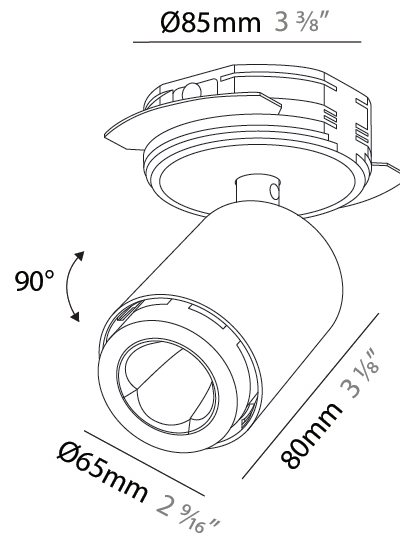

Fixture Material: Aluminum

Cut-out Measurements: 68mm / 2 11/16"

ELECTRICAL

Lamp Type: LED
 Input Wattage (W): 14.4
 Total Output Wattage (W): 13.1
 Driver Included: No
 Driver Location: Remote
 Driver Type: Constant Current - Universal
 Driver Class: Class 2
 Input Voltage (V): 120
 Constant Current (MA): 700

GENERAL

Series: Oiko Pro In
 Brand: Prolicht
 Division: Architectural
 Mounting Type: Trimless
 Mounting Location: Ceiling
 Subcategory: Spots

PHYSICAL

Shape: Cylinder
 Diameter (mm): 65
 Diameter (in): 2 ⁹/₁₆
 Height (mm): 120
 Depth (mm): 50
 Height (in): 4 ³/₄
 Depth (in): 1 ¹⁵/₁₆
 Light Distribution: Adjustable / Direct
 Fixture Finish: SSR / BKV / CWI / CRY / HAB / UFT / ITA / RUA / FTG / MYG / LOD / PUS / FRO / FUP / KIA / POP / BLS / SPG / MEY / GOH / GUM / CHC / COM / ABZ / JAG / OBR / MOS / ROR
 Fixture Material: Aluminum
 Cut-out Measurements: 68mm / 2 11/16"

OPTICAL

Beam Angle: 34
 Adjustability: Rotational 350°; Tilt 90°

RATINGS AND CERTIFICATIONS

Certified By: CSA Certified to UL and CSA Standards
 IP rating: IP20

PROJECT
TYPE
SPECIFIER
QUANTITY
DATE

A3D362-