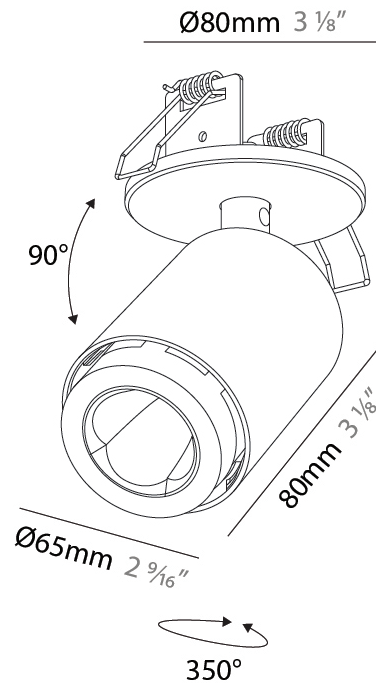

OIKO PRO IN SURFACE

A3D358-

base number	Finishes (Diamond)	Finishes (Triangle)

1. To build a product code in our configurator select the specify button on the base model # product page
2. To build a manual product code on this datasheet choose from the options listed below in blue font and add the suffix to the base model #

GENERAL

Series: Oiko Pro In
Brand: Prolicht
Division: Architectural
Mounting Type: Surface
Mounting Location: Ceiling
Subcategory: Spots

PHYSICAL

Shape: Cylinder
Diameter (mm): 65
Diameter (in): 2 ⁹/₁₆
Height (mm): 120
Depth (mm): 50
Height (in): 4 ³/₄
Depth (in): 1 ¹⁵/₁₆
Light Distribution: Adjustable / Direct
Fixture Finish: SSR / BKV / CWI / CRY / HAB / UFT / ITA / RUA / FTG / MYG / LOD / PUS / FRO / FUP / KIA / POP / BLS / SPG / MEY / GOH / GUM / CHC / COM / ABZ / JAG / OBR / MOS / ROR
Fixture Material: Aluminum
Cut-out Measurements: 68mm / 2 11/16"

ELECTRICAL

Lamp Type: LED
Input Wattage (W): 14.4
Total Output Wattage (W): 13.1
Driver Included: No
Driver Location: Remote
Driver Type: Constant Current - Universal
Driver Class: Class 2
Input Voltage (V): 120 - 277
Constant Current (MA): 700

LED

Number of LEDs: 1
Color Temperature (°K): 2700-6500 Tunable White
Max. Delivered Lumen (lm): 919 - 1081
Nominal Lumen (lm): 1242 - 1460
CRI: >90 CRI
Lamp Life (hrs): 50000

OPTICAL

Beam Angle: 34
Adjustability: Rotational 350°; Tilt 90°

RATINGS AND CERTIFICATIONS

Certified By: CSA Certified to UL and CSA Standards
IP rating: IP20